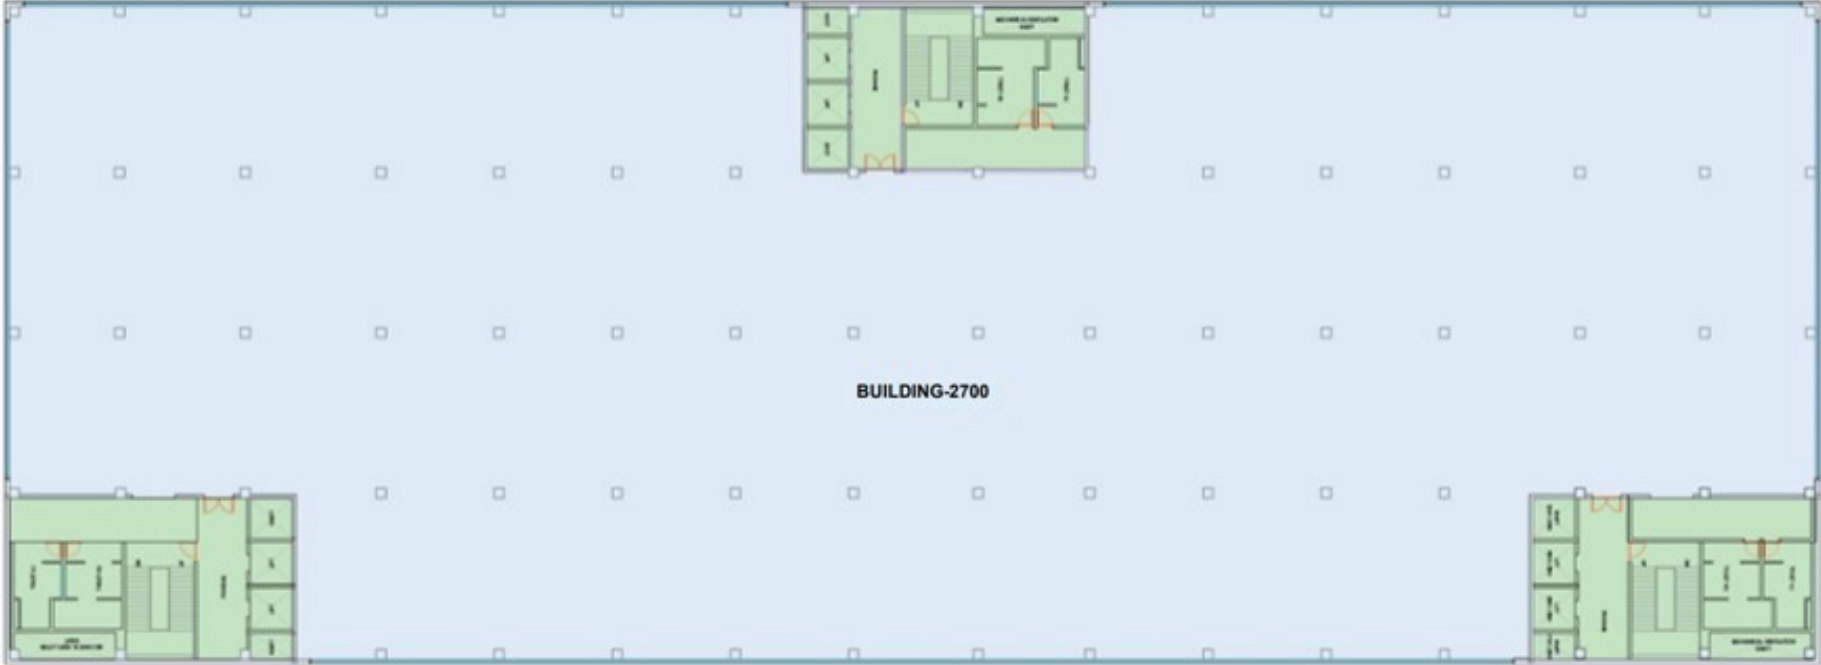

Typical Floor Plan – Building 2700

Colour	Description
Light Blue	Lab Space
Light Green	Common Area